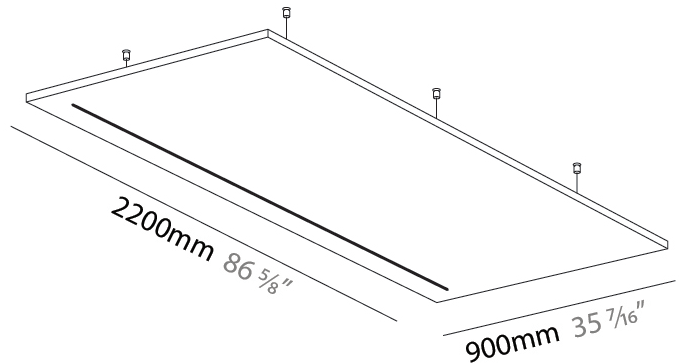

GENERAL

Series: Just Black Acoustic
Brand: Prolicht
Division: Architectural
Mounting Type: Suspension
Mounting Location: Ceiling

PHYSICAL

Shape: Square
Length (mm): 2200
Length (in): 86 ⁵/₈
Width (mm): 900
Width (in): 35 ⁷/₁₆
Height (mm): 41
Height (in): 1 ⁵/₈
Light Distribution: Direct
Fixture Finish: [ANC / ASH / BNA / BTC / BZE / CEL / EGG / EVG / FOG / FOS / FST / FUA / IRI / IRO / KHA / LIC / LIM / MER / MSN / MUS / ONX / PEA / PLU / POL / PPY / RAY / ROY / RST / STE / SWD / TAN / TAU](#)
Holder Finish: [SSR / BKV / CWI / CRY / HAB / LAG / UFT / ITA / RUA / RUR / MIC / FTG / MYG / TWT / LOD / PUS / FRO / FUP / KIA / POP / BLS / SPG / MEY / GOH / GUM / CHC / COM / ABZ / JAG](#)
Fixture Material: Aluminum
Cable Details: [2,000mm / 6,000mm Transparent Cable](#)

ELECTRICAL

Lamp Type: LED
Input Wattage (W): 29
Total Output Wattage (W): 26.4
Dimming: Non-Dimmable
Driver Included: No
Driver Location: Remote
Driver Type: Constant Voltage - Universal
Driver Class: Class 2
Input Voltage (V): 120 - 277
Output Voltage (V): 24

LED

Color Temperature (°K): 2700
Max. Delivered Lumen (lm): 714
Nominal Lumen (lm): 1020
CRI: >90 CRI
Lamp Life (hrs): 80000

OPTICAL

Beam Angle: 30

RATINGS AND CERTIFICATIONS

Certified By: Certified for North American Standards
IP rating: IP20

PROJECT _____
TYPE _____
SPECIFIER _____
QUANTITY _____
DATE _____